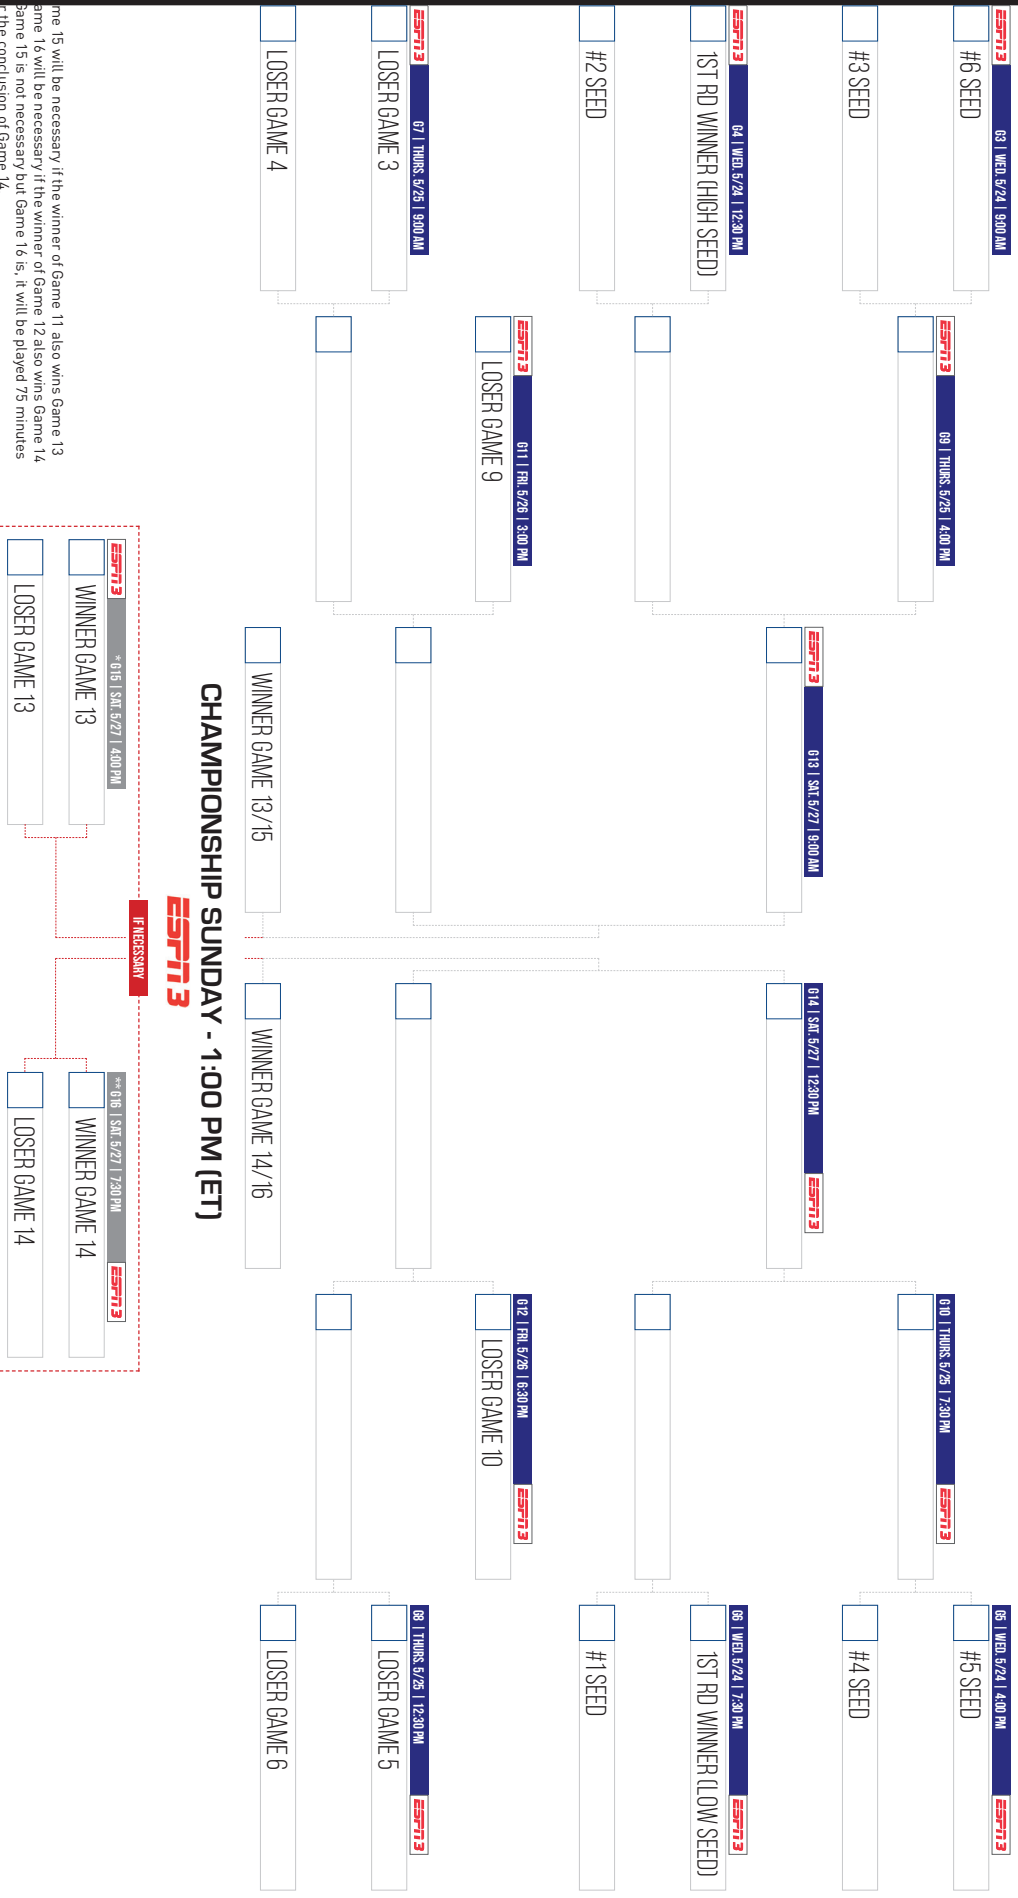

CHAMPIONSHIP SUNDAY - 1:00 PM (ET)